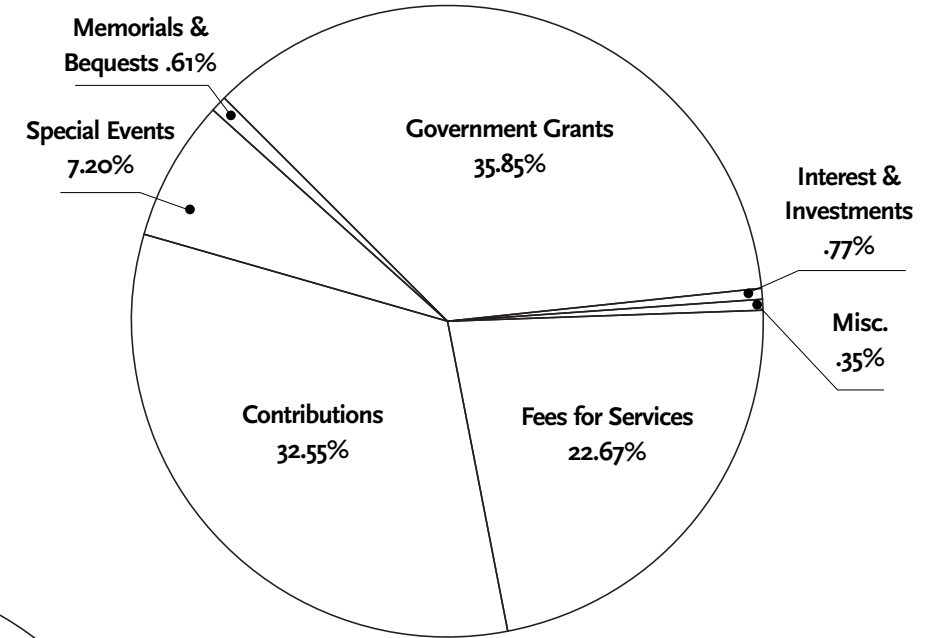

Kathryn Woodruff

Mark Majkowski

Kevin P. Harnedy

Martin Heilmann

Katie Casey

Paul J. Dulle, Ph.D.

Thomas L. Murphy

Neal A. Houcek

Steven B. Hendrickson

Shay Baldwin

Peggy Childs

Senator M. Maggie Crotty

Rodney D. Joslin

Patricia Mortensen

Pat Carlevato

Mei Hong Zhang

Richard K. Frey

Patrick Kenny

Deborah Lahey

Michelle Carlevato

Richard Brown

Denise Oberman

Lester Z. Koryczan

Laurie Ashcraft

Amy Cobb

Christopher Combs

Joseph Perrino

Nancy B. Lane

Laura Barnett Sawchyn

Scott Curran

Ted Burke

Edmund G. Lawler

Robin Boushie

Jeremy Dershow

Susan O'Donovan

David Lissner

Suzan Bramson Brooks

Pam Devata

Kurt H. Little

Helen S. Brown

James Dombrowski

Senior Director of Development

Stephanie M. Lukich

Lisa Brown Tribbett

Karen Domer

Senior Director of Employment & Training

Mark Majkowski

Patricia Callahan

Lori Duvall

Felix Okor

Karen Lynn Maloney, M.D.

Irene Catanese

Ali Gilfand

Senior Director of Training

Thomas L. Murphy

Mary Ann Childers

Megan Goelz

Senior Director of Training

Senator Patrick J. O'Malley

Martie DeGraaf

Julie Hawkins

Denise Oberman

Phyllis Diamond

John Hering

Joseph Perrino

By The Numbers

Revenue FY 2005

Fees for Services.....	$1,850,960
Contributions.....	2,657,883
Special Events.....	587,605
Memorials and Bequests.....	49,890
Government Grants.....	2,927,143
Interest & Investments.....	62,934
Miscellaneous.....	27,884
Grand Total.....	$8,164,299

Expenses FY 2005

Program Services.....	$7,148,643
Administration.....	$455,195
Fundraising.....	$515,006
Grand Total.....	$8,118,844

UCP Leadership Team

Paul J. Dulle, Ph.D.
President & CEO

Peggy Childs
Executive Vice President

Mei Hong Zhang
Chief Financial Officer

Richard Brown
Senior Director of Direct Services

Ted Burke
Senior Director of Early Intervention Training

Susan O'Donovan
Senior Director of Development

Felix Okor
Senior Director of Employment & Training

Junior Board

Andy Warner
President

Katie Casey
Vice President

Shay Baldwin
Treasurer

Pat Carlevato

Michelle Carlevato

Amy Cobb

Christopher Combs

Scott Curran

Jeremy Dershow

Pam Devata

James Dombrowski

Karen Domer

Lori Duvall

Ali Gilfand

Megan Goelz

Ryan Hartley

Julie Hawkins

John Hering

Women's Board

Kathleen Swien
Chairman

Laura Durudogan
President

Patricia Mortensen
Executive Vice President

Deborah Lahey
Vice President/Treasurer

Laurie Ashcraft

Laura Barnett Sawchyn

Robin Boushie

Suzan Bramson Brooks

Helen S. Brown

Lisa Brown Tribbett

Patricia Callahan

Irene Catanese

Mary Ann Childers

Marje Corrington

Martie DeGraaf

Phyllis Diamond