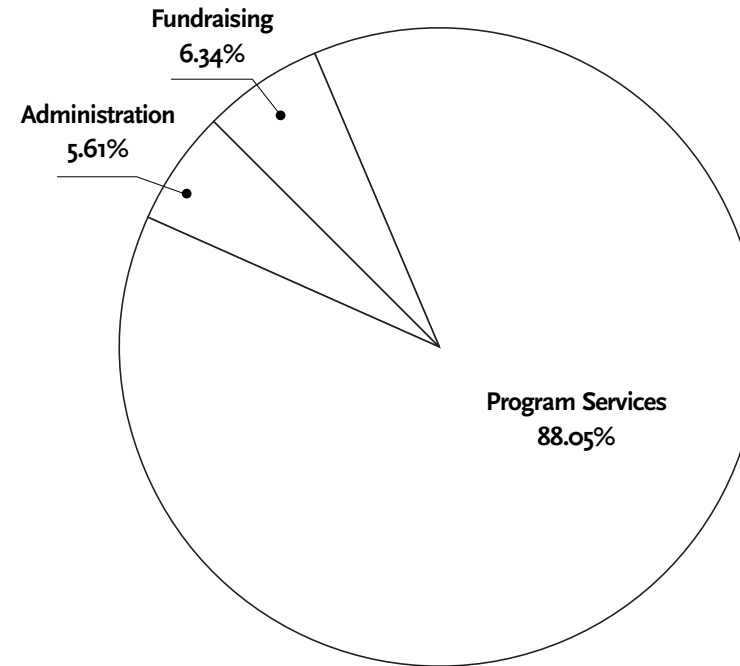

Kathryn Woodruff

Mark Majkowski

Kevin P. Harnedy

Martin Heilmann

Katie Casey

Paul J. Dulle, Ph.D.

Thomas L. Murphy

Neal A. Houcek

Steven B. Hendrickson

Shay Baldwin

Peggy Childs

Senator M. Maggie Crotty

Rodney D. Joslin

Patricia Mortensen

Pat Carlevato

Mei Hong Zhang

Richard K. Frey

Patrick Kenny

Deborah Lahey

Michelle Carlevato

Richard Brown

Denise Oberman

Lester Z. Koryczan

Laurie Ashcraft

Amy Cobb

Christopher Combs

Joseph Perrino

Nancy B. Lane

Laura Barnett Sawchyn

Scott Curran

Ted Burke

Edmund G. Lawler

Robin Boushie

Jeremy Dershow

Susan O'Donovan

David Lissner

Suzan Bramson Brooks

Pam Devata

Kurt H. Little

Helen S. Brown

James Dombrowski

Senior Director of Development

Stephanie M. Lukich

Lisa Brown Tribbett

Karen Domer

Senior Director of Employment & Training

Mark Majkowski

Patricia Callahan

Lori Duvall

Felix Okor

Karen Lynn Maloney, M.D.

Irene Catanese

Ali Gilfand

Senior Director of Training

Thomas L. Murphy

Mary Ann Childers

Megan Goelz

Senior Director of Training

Senator Patrick J. O'Malley

Martie DeGraaf

Julie Hawkins

Denise Oberman

Phyllis Diamond

John Hering

Joseph Perrino

By The Numbers

Revenue FY 2005

Fees for Services.....	$1,850,960
Contributions.....	2,657,883
Special Events.....	587,605
Memorials and Bequests.....	49,890
Government Grants.....	2,927,143
Interest & Investments.....	62,934
Miscellaneous.....	27,884
Grand Total.....	$8,164,299

Expenses FY 2005

Program Services.....	$7,148,643
Administration.....	$455,195
Fundraising.....	$515,006
Grand Total.....	$8,118,844

UCP Leadership Team

Paul J. Dulle, Ph.D.
President & CEO

Peggy Childs
Executive Vice President

Mei Hong Zhang
Chief Financial Officer

Richard Brown
Senior Director of Direct Services

Ted Burke
Senior Director of Early Intervention Training

Susan O'Donovan
Senior Director of Development

Felix Okor
Senior Director of Employment & Training

Junior Board

Andy Warner
President

Katie Casey
Vice President

Shay Baldwin
Treasurer

Pat Carlevato

Michelle Carlevato

Amy Cobb

Christopher Combs

Scott Curran

Jeremy Dershow

Pam Devata

James Dombrowski

Karen Domer

Lori Duvall

Ali Gilfand

Megan Goelz

Ryan Hartley

Julie Hawkins

John Hering

Women's Board

Kathleen Swien
Chairman

Laura Durudogan
President

Patricia Mortensen
Executive Vice President

Deborah Lahey
Vice President/Treasurer

Laurie Ashcraft

Laura Barnett Sawchyn

Robin Boushie

Suzan Bramson Brooks

Helen S. Brown

Lisa Brown Tribbett

Patricia Callahan

Irene Catanese

Mary Ann Childers

Marje Corrington

Martie DeGraaf

Phyllis Diamond